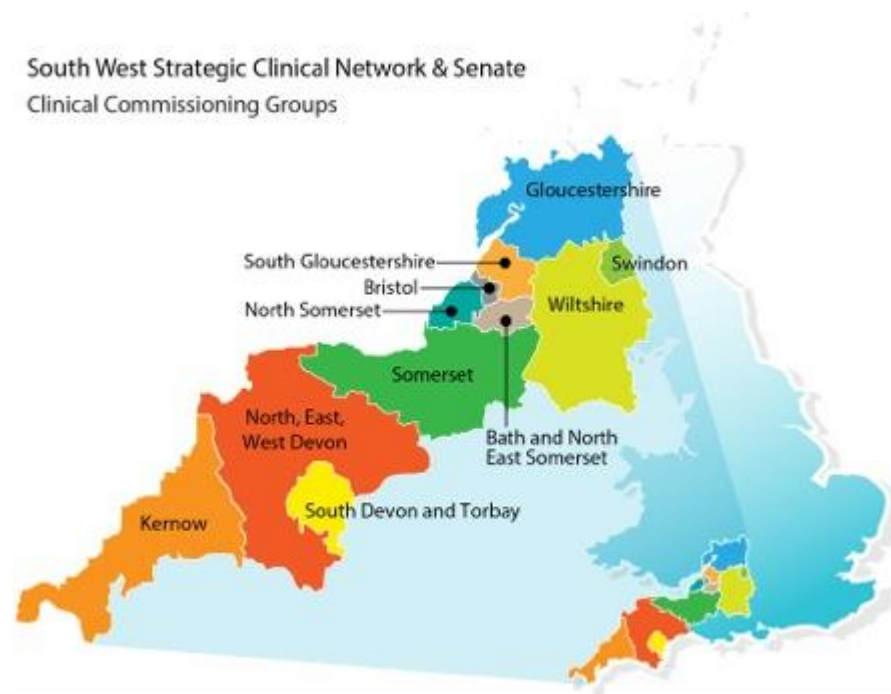

Citizens' Assembly Presentation

19th September 2019

Joanna Parker
Citizens' Assembly Chair

South West Clinical Network and Senate

"Betwittered"

(Dent. S. Modern Tribes: The Secret Languages of Britain.
2016)